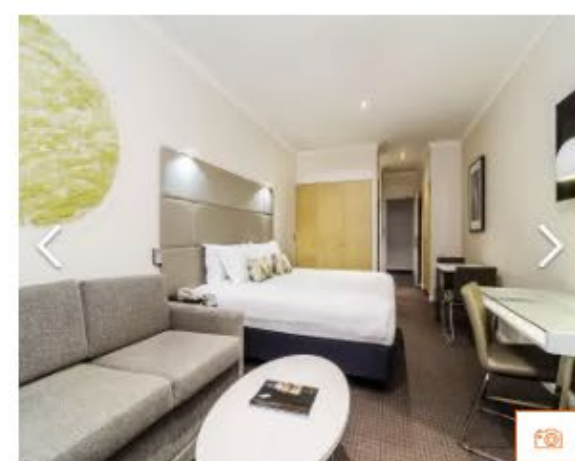

English Manage Reservations Accessibility Help

CHOICE HOTELS Find a Hotel Groups Deals Destinations **CHOICE privileges** Sign In or Join

← Back to hotel details Check-In: Wed 04/12/19 Check-Out: Thu 05/12/19 Rooms: 1 Adults: 1 Children: 0 Special Rate: SC10 [Update Search](#)

Home > Victoria > Melbourne > Clarion Hotels > Clarion Suites Gateway [Change currency](#) | [Use reward points](#)

CLARION SUITES GATEWAY
1 William Street, Melbourne, VIC, 3000, AU
EXCEPTIONAL! ★★★★★ (95 Reviews)
Featured Amenities: Free WiFi, Smoke Free, Restaurant

PREFERRED CUSTOMER SAVINGS RATE From ~~$219~~ **$197** **PAY AT CHECK-IN** FREE CANCELLATION From ~~$219~~ **$208** **PACKAGES** From ~~$219~~ **$226**

PREFERRED CUSTOMER SAVINGS RATE FROM ~~$208~~ **$197**
Preferred Customer Savings Rate

Max occupancy: 2

1 QUEEN BED, 1 ROOM SUITE

KITCHENETTE, NO SMOKING

- Hair Dryer
- 40 inch LCD/Plasma TV
- Desk
- Air Conditioning
- Iron and Ironing Board
- **+ MORE**

AVERAGE NIGHTLY RATE
~~$219~~ **$197**

[BOOK ROOM](#)